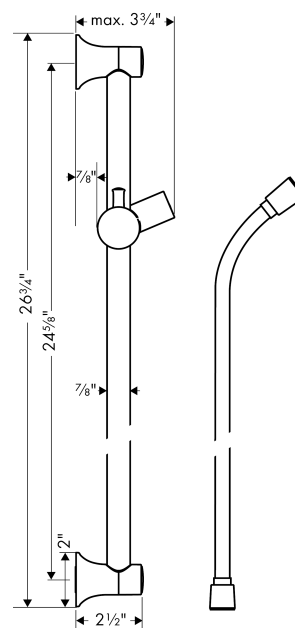

Unica

Unica C Wallbar, 24"

Finishes : **chrome** Part no. : **27617000**

Description

Features

- Angle-adjustable holder pivots left and right, slides easily and locks in place

Item details

List Price \$ 247.00

Compliance

Product image

Scale drawing

Unica

Unica C Wallbar, 24"

Finishes : **chrome** Part no. : **27617000**

Exploded drawing

Year of production: >04/08

Unica

Unica C Wallbar, 24"

Finishes : **chrome** Part no. : **27617000**

Spare parts list

Year of production: >04/08

Pos.	Description	Part no.	Price	PU
1	wall support	95171000	-	1
2	cover	95129000	-	1
3	mounting set	96179000	-	1
4	tile-matching-disk	98992000	-	1
5	shower hose Sensoflex 1,60 m	28136000	-	1
6	support, assy	95172000	-	1
7	guide	98918000	-	1
8	shelf Casetta	28678000	-	1
9	clip for Casetta, Ø 22 mm	96189000	-	1