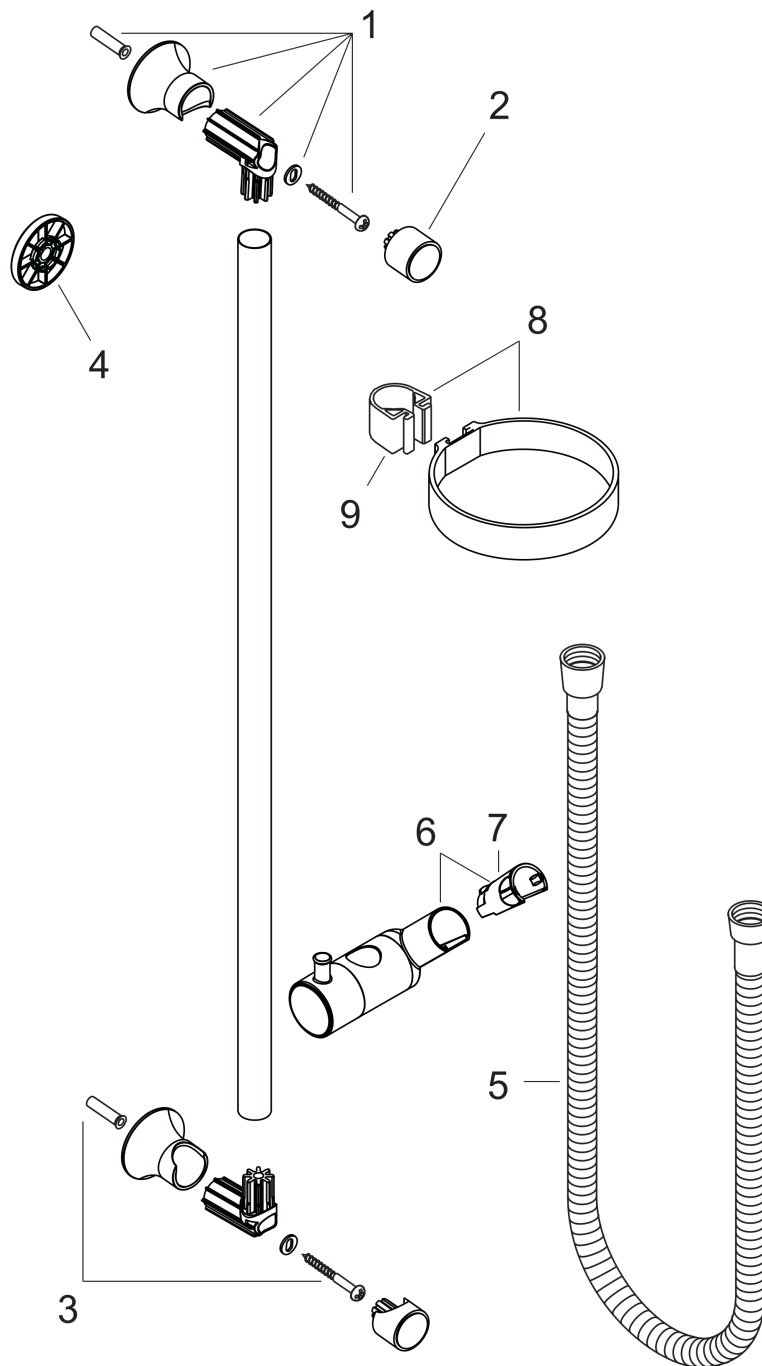

Unica

Unica C Wallbar, 24"

Finishes : **chrome** Part no. : **27617000**

Description

Features

- Angle-adjustable holder pivots left and right, slides easily and locks in place

Item details

List Price \$ 247.00

Compliance

Product image

Scale drawing

Unica

Unica C Wallbar, 24"

Finishes : **chrome** Part no. : **27617000**

Exploded drawing

Year of production: >04/08

Unica

Unica C Wallbar, 24"

Finishes : **chrome** Part no. : **27617000**

Spare parts list

Year of production: >04/08

Pos.	Description	Part no.	Price	PU
1	wall support	95171000	-	1
2	cover	95129000	-	1
3	mounting set	96179000	-	1
4	tile-matching-disk	98992000	-	1
5	shower hose Sensoflex 1,60 m	28136000	-	1
6	support, assy	95172000	-	1
7	guide	98918000	-	1
8	shelf Casetta	28678000	-	1
9	clip for Casetta, Ø 22 mm	96189000	-	1